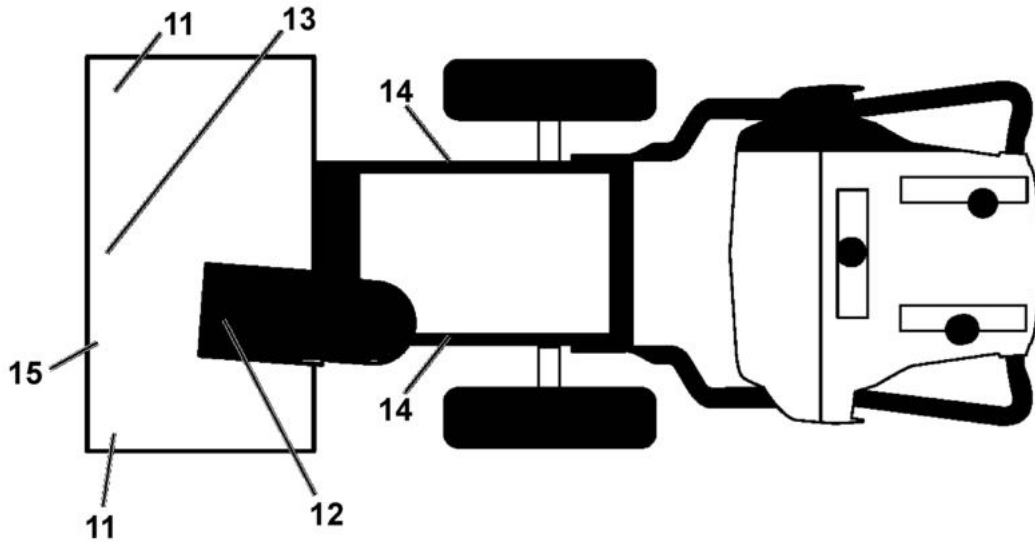

Engine Control Unit Unité De Contrôle Du Moteur	5 A
Starter Solenoid Solénoïde Du Démarreur	20 A
Light and Heated Grip Poignée Légère et Chauffée	5 A
Spare Fuse Fusible De Rechange	5 A

REPLACEMENT PARTS

Description	Part Number
Impeller Belt	589262802
Drive Belt	589290601
Shear Bolt	588077501 (bolt) & 73800400 (1/4-20 nut)
Spark Plug	F6RTC (.027" Gap)
Oil	5W-30

Call 1-800-849-1297 for technical help. To find a dealer/service near you or order parts to be sent directly to your home.

Use of genuine Husqvarna parts helps ensure that your Snow Thrower operates safely and correctly. Remember to request only genuine Husqvarna parts from your local dealer/retailer/parts distributor!
www.husqvarna.com